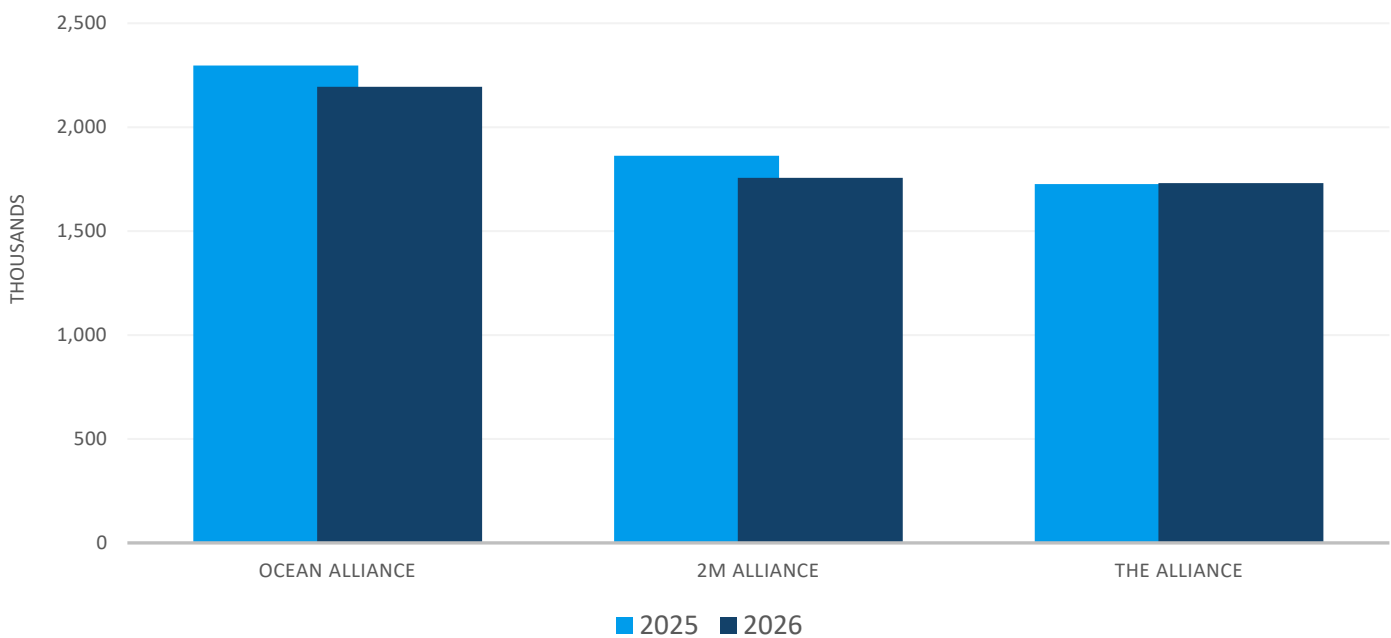

Notes:

This report uses data from the U.S. Customs and Border Protection (CBP) and is subject to later revision by CBP.

*US BL Import Masters

Ocean Alliance Carriers Performance

Q1 2026 REPORT – IMPORTS BY VOLUME

Performance in Numbers and Charts

Ocean Alliance Carriers U.S. Import Performance

Bills Of Lading | Q1 2026 vs Q1 2025 | Twenty-Foot Equivalent Units

Top Carriers*	OCEAN ALLIANCE	2026 – Q1	2025 – Q1	Year-Over-Year Changes
		TEUs	TEUs	
CMA-CGM (CMDU) & (EGLV) & (COSU) & (OOLU) ¹	OCEAN ALLIANCE	2,194,549	2,296,553	-4.44%
MSC-MEDITERRANEAN SHIPPING COMPANY S A (MSCU) & (MAEU) & (MEDU) ²	2M ALLIANCE	1,756,369	1,862,906	-5.72%
OCEAN NETWORK EXPRESS PTE LTD (ONEY) & (HDMU) & (YMLU) & (HLCU) ³	THE ALLIANCE	1,730,650	1,726,289	0.25%