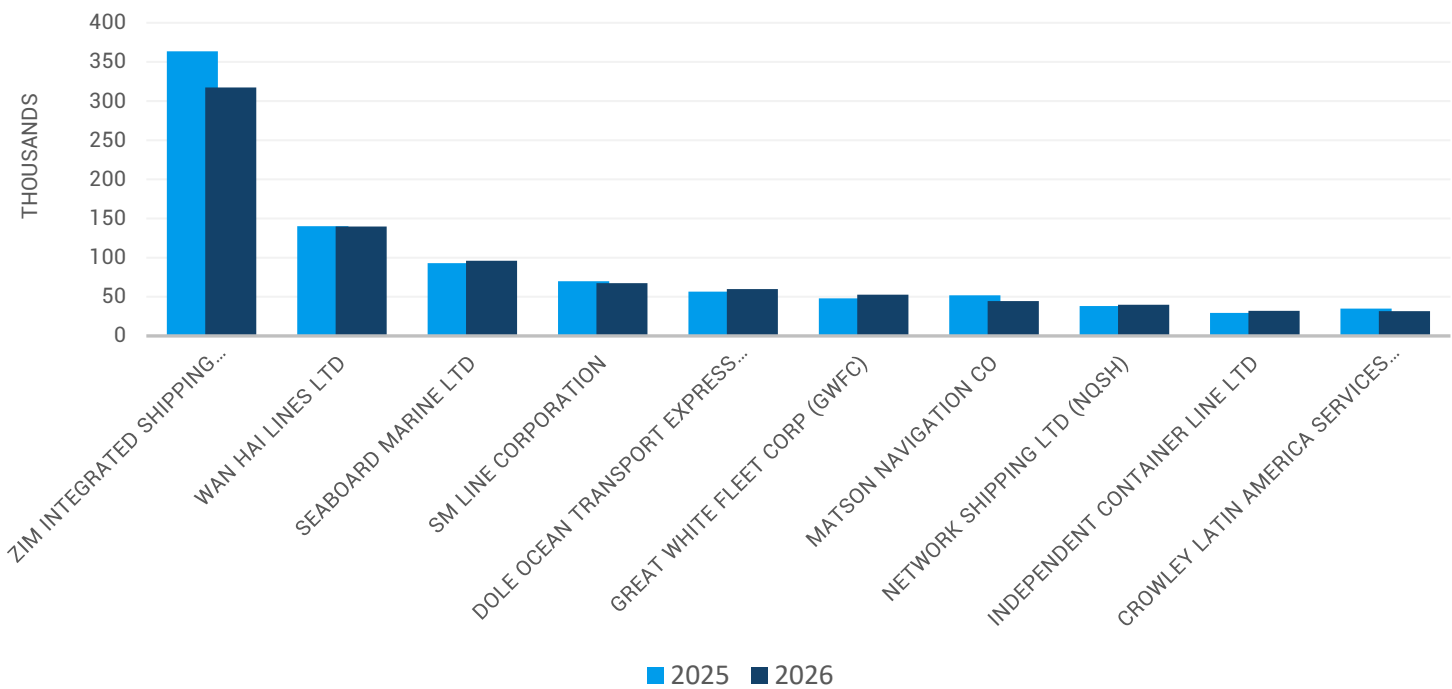

Top U.S. Non-Alliance VOCC Performance

Q1 2026 REPORT – IMPORTS BY VOLUME

Performance in Numbers and Charts

Top Non-Alliance Carrier U.S. Import Performances

Bills Of Lading | Q1 2026 vs Q1 2025 | Twenty-Foot Equivalent Units

Top Carriers*	2026 – Q1	2025 – Q1	Year-Over-Year Changes
	TEUs	TEUs	
ZIM INTEGRATED SHIPPING SERVICES LTD	317,338	363,554	-12.71%
WAN HAI LINES LTD	139,796	140,162	-0.26%
SEABOARD MARINE LTD	96,048	92,906	3.38%
SM LINE CORPORATION (SMLM)	67,491	69,888	-3.43%
DOLE OCEAN TRANSPORT EXPRESS LIMITED (DOLG)	59,904	56,557	5.92%
GREAT WHITE FLEET CORP (GWFC)	52,711	47,896	10.05%
MATSON NAVIGATION CO (MATS)	44,479	51,781	-14.10%
NETWORK SHIPPING LTD (NQSH)	39,750	38,252	3.92%
INDEPENDENT CONTAINER LINE LTD	32,020	29,313	9.23%
CROWLEY LATIN AMERICA SERVICES LLC	31,665	34,814	-9.05%